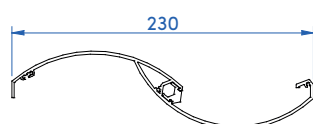

Cambay

Des lames orientables et rétractables pour un rayonnement solaire optimal. Avec sa double fonctionnalité, réglez séparément la rotation et la rétractation des lames. L'ouverture des lames est discrète et rapide et le toit s'ouvre en intégralité pour profiter pleinement de l'ensoleillement de la terrasse. Intempéries soudaines ou besoin d'ombre ? Orientez ou fermez toutes les lames ! Envie d'un espace lumineux, unique et chaleureux ? Un éclairage LED est disponible en option pour profiter des longues soirées d'été dans votre jardin.

COLORIS

7016 ST 9016 ST

Tous les autres
RAL en option

DIMENSIONS MAXIMALES

Largeur	4 m
Longueur	6 m

CHÉNEAU

LAMES